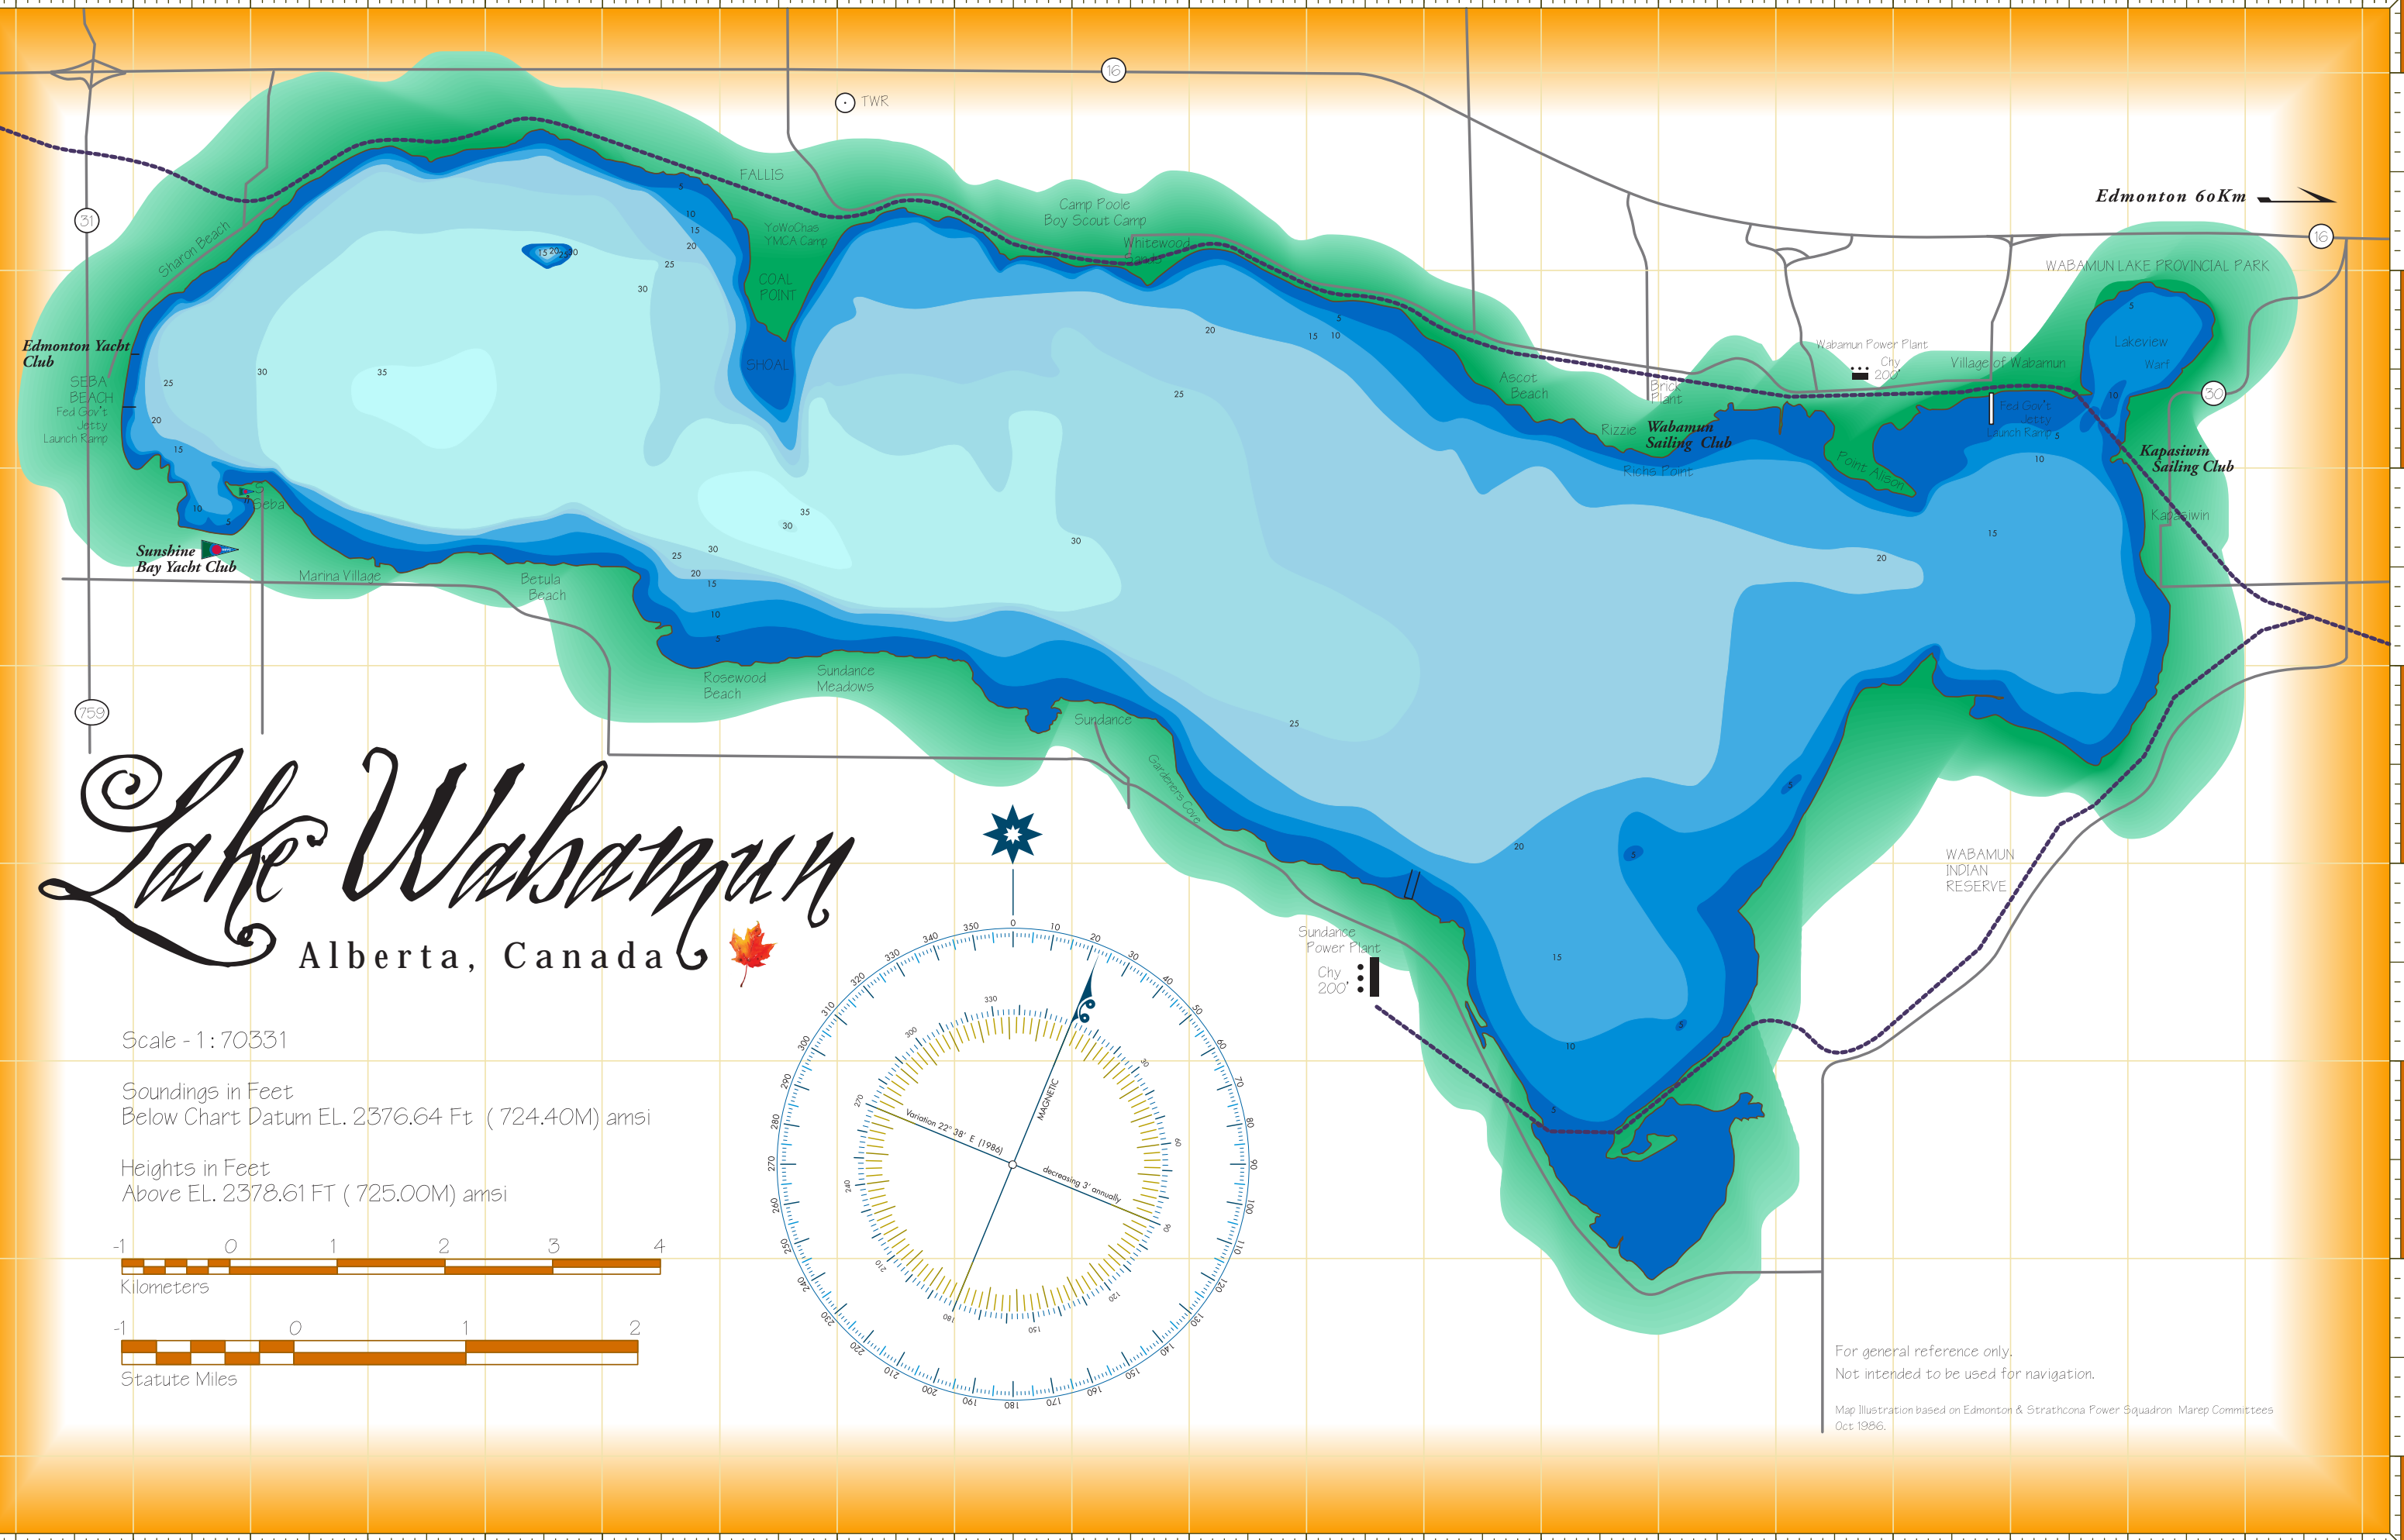

45° 40° 35° 30° 114°00"

Edmonton 60Km

# Lake Wabamun

Alberta, Canada

Scale - 1:70331  
Soundings in Feet  
Below Chart Datum EL. 2376.64 Ft (724.40M) amsl  
Heights in Feet  
Above EL. 2378.61 FT (725.00M) amsl

0 1 2 3 4  
Kilometers

0 1 2  
Statute Miles

For general reference only.  
Not intended to be used for navigation.  
Map Illustration based on Edmonton & Strathcona Power Squadron Marep Committees  
Oct 1986.

45° 40° 35° 30° 114°00"